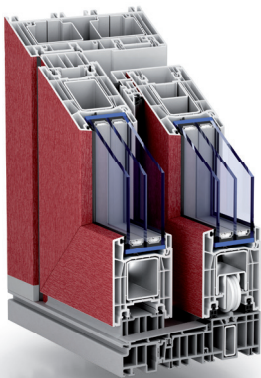

Two variants for you

PremiDoor 76

» PremiDoor 76 and PremiDoor 76 lux.

You want maximum performance for thermal and sound insulation and maximum protection against forced entry? Then PremiDoor 76 is the right choice for you. You get either the classic version of the lift/sliding door system or the PremiDoor 76 lux architectural variant for even more passage of light. Here the sash profile can be reduced by the intelligent construction, which in turn allows an extremely slim profile and even larger glazed areas and higher solar energy gains.

Opening modes for PremiDoor 76 and PremiDoor 76 lux :

System A, DIN left
1 lift/sliding sash, 1 fixed pane

System K
2 lift/sliding sashes, 1 fixed pane

System C
2 lift/sliding sashes, 2 fixed panes

PremiDoor 76