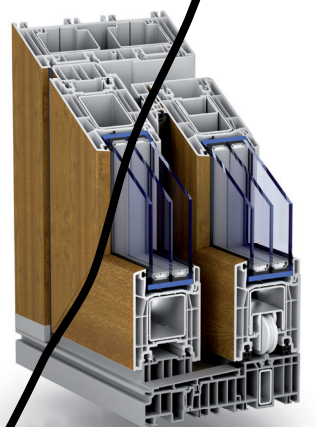

Two variants for you

PremiDoor 76

» PremiDoor 76 and PremiDoor 76 lux.

You want maximum performance for thermal and sound insulation and maximum protection against forced entry? Then PremiDoor 76 is the right choice for you. You get either the classic version of the lift/sliding door system or the PremiDoor 76 lux architectural variant for even more passage of light. Here the sash profile can be reduced by the intelligent construction, which in turn allows an extremely slim profile and even larger glazed areas and higher solar energy gains.

ur demands.

PremiDoor 76 lux

✓	Maximum installation height of 2.60 m	✓
✓	Glazing options up to 50 mm	✓
✓	Optimal thermal insulation up to 1.4 W/(m ² K) as standard	✓
✓	Protection against forced entry up to RC2	✓
✓	Barrier free threshold	✓
	considerably greater passage of light through reduced sash profile	✓