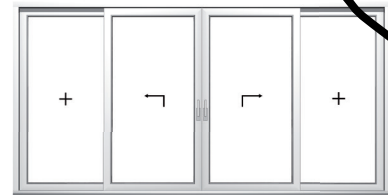

Opening modes for PremiDoor 76 and PremiDoor 76 lux :

System A, DIN left
1 lift/sliding sash, 1 fixed pane

System K
2 lift/sliding sashes, 1 fixed pane

System C
2 lift/sliding sashes, 2 fixed panes

PremiDoor 76