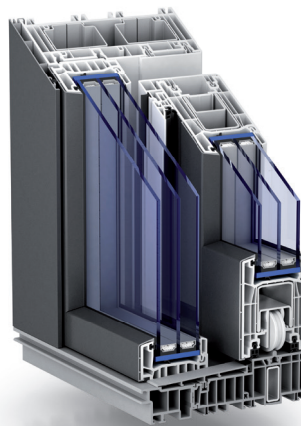

glazed areas. This modern, barrier-free system is further enhanced by its excellent handling ease and thermal insulation. Whether new build or renovation: The PremiDoor 76 lift/sliding door system offers you the perfect solution. Get the new freedom for your home.

Two variants for you

PremiDoor 76

» PremiDoor 76 and PremiDoor 76 lux.

You want maximum performance for thermal and sound insulation and maximum protection against forced entry? Then PremiDoor 76 is the right choice for you. You get either the classic version of the lift/sliding door system or the PremiDoor 76 lux architectural variant for even more passage of light. Here the sash profile can be reduced by the intelligent construction, which in turn allows an extremely slim profile and even larger glazed areas and higher solar energy gains.

ur demands.

PremiDoor 76 lux

✓	Maximum installation height of 2.60 m	✓
✓	Glazing options up to 50 mm	✓
✓	Optimal thermal insulation up to 1.4 W/(m ² K) as standard	✓
✓	Protection against forced entry up to RC2	✓
✓	Barrier free threshold	✓
	considerably greater passage of light through reduced sash profile	✓