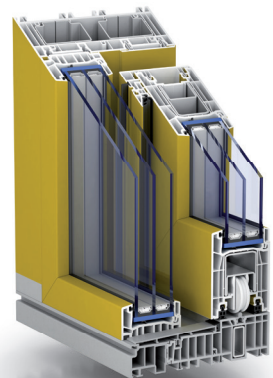

PremiDoor 76 lux